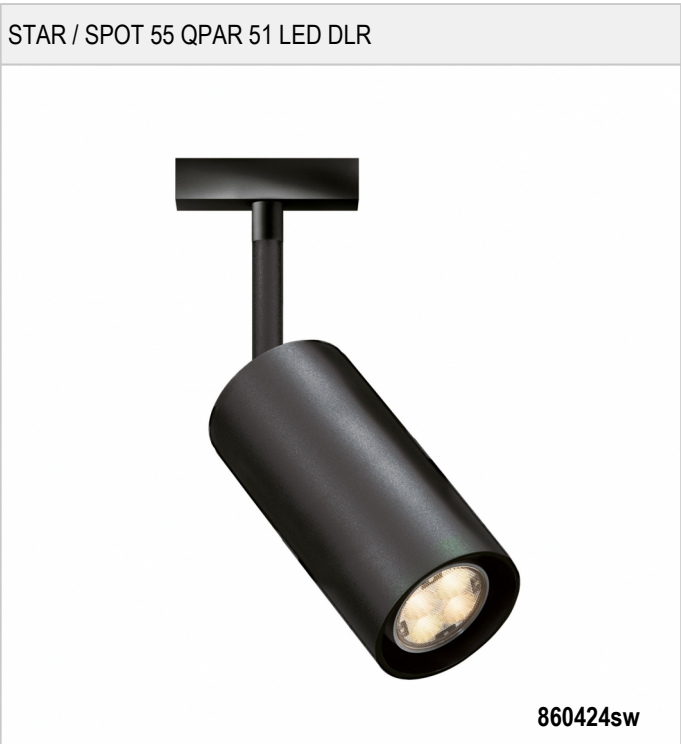

# STAR / SPOT 55 QPAR 51 LED DLR - SPOTLIGHTS

STAR / SPOT 55 QPAR 51 LED DLR

860424ch		chrome
860424sw		black
860424mcgy		mattchrome wet-painted
860424ws		white wet-painted

STAR / SPOT 55 QPAR 51 LED DLR

**Design**  
 Surface wet-painted white aluminium - RAL 9006, matt  
 Casing made out of aluminium  
 Rotary pivot joint

**Mounting, handling, security**  
 Can be fitted without tools on the light system DLR

	QPAR 51	10 W	GU10
		min. 1200 lm	CR.I 80

**Product data**

Art.-No.: 860424sw  
 Safety class: II

**Lamp type**

Lamp type: QPAR 51 LED  
 Power: max. 10 W  
 Socked: GU10

**Designer:** BRUCK