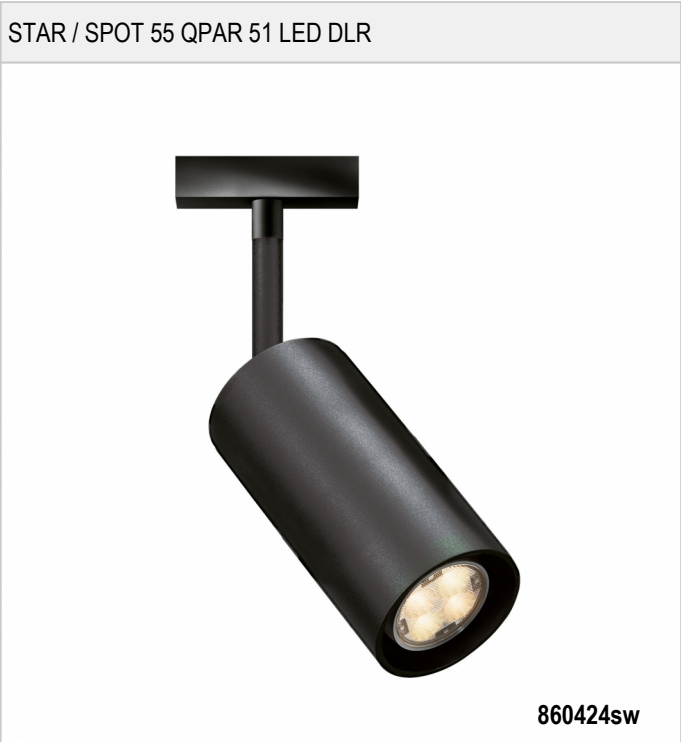

STAR / SPOT 55 QPAR 51 LED DLR - SPOTLIGHTS

BRUCK

STAR / SPOT 55 QPAR 51 LED DLR

860424ch		chrome
860424sw		black
860424mcgy		mattchrome wet-painted
860424ws		white wet-painted

STAR / SPOT 55 QPAR 51 LED DLR

Design
 Surface wet-painted white aluminium - RAL 9006, matt
 Casing made out of aluminium
 Rotary pivot joint

Mounting, handling, security
 Can be fitted without tools on the light system DLR

	QPAR 51	10 W	GU10
		min. 1200 lm	CR.I 80

Product data

Art.-No.: 860424sw
 Safety class: II

Lamp type

Lamp type: QPAR 51 LED
 Power: max. 10 W
 Socked: GU10

Designer: BRUCK