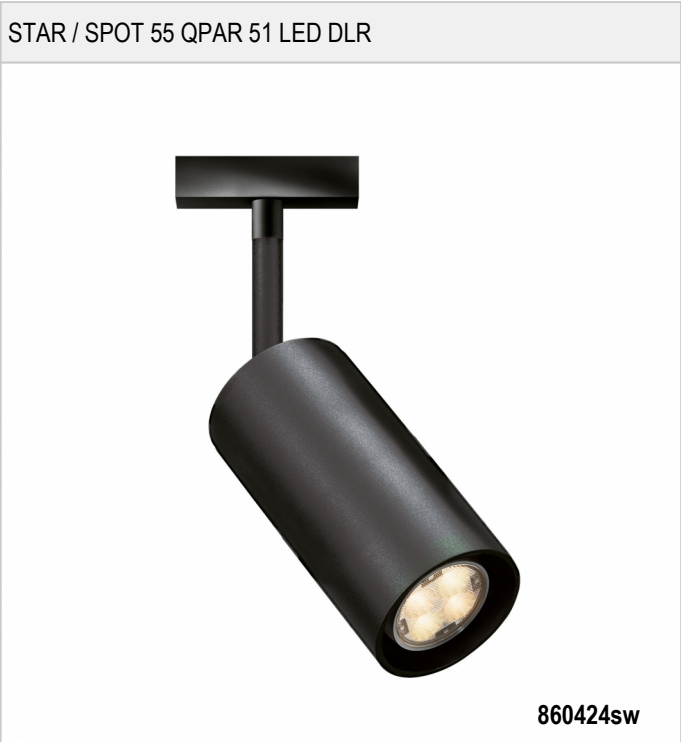

STAR / SPOT 55 QPAR 51 LED DLR - SPOTLIGHTS

BRUCK.

STAR / SPOT 55 QPAR 51 LED DLR

860424ch		chrome
860424sw		black
860424mcgy		mattchrome wet-painted
860424ws		white wet-painted

STAR / SPOT 55 QPAR 51 LED DLR

Design
 Surface wet-painted white aluminium - RAL 9006, matt
 Casing made out of aluminium
 Rotary pivot joint

Mounting, handling, security
 Can be fitted without tools on the light system DLR

	QPAR 51	10 W	GU10
		min. 1200 lm	CR.I 80

Product data

Art.-No.: 860424sw
 Safety class: II

Lamp type

Lamp type: QPAR 51 LED
 Power: max. 10 W
 Socked: GU10

Designer: BRUCK