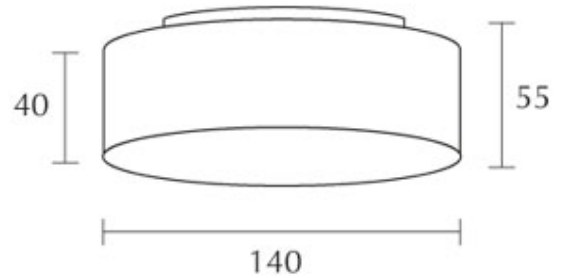

OPTO / AC C

100810

OPTO / AC C

 100810	Brass
---	-------

OPTO / AC C

		IP20			LED
		LED	12 W	min. 950 lm	2700K
CRI 90	75				

Product data

Art.-No.: 100810

Safety class: I

Lamp type

Lamp type: LED

Power: max. 12 W

Luminous flux (lm): min. 950

Lichttemperatur: 2700K

Color rendering: CRI 90

Designer: Dirk Wortmeyer