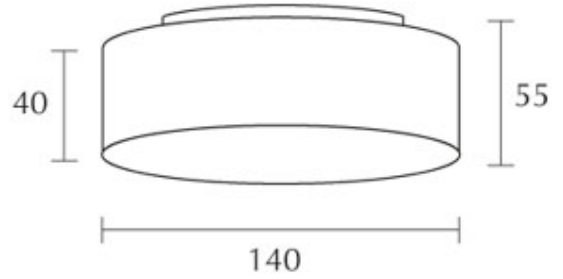

OPTO / C

100810

OPTO / C

 100810	Brass
---	-------

OPTO / C

	IP20			LED		
			12 W	min. 950 lm	2700K	
CRI 90	75					

Product data

Art.-No.: 100810
 Safety class: I

Lamp type

Lamp type: LED
 Power: max. 12 W
 Luminous flux (lm): min. 950
 Lichttemperatur: 2700K
 Color rendering: CRI 90

Designer: Dirk Wortmeyer