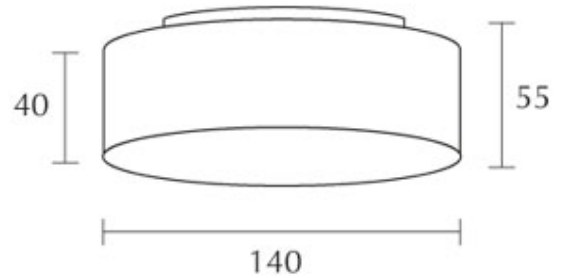

OPTO / C

100810

OPTO / C

 100810	Brass
---	-------

OPTO / C

	IP20			LED		
			12 W	min. 950 lm	2700K	
	75					

Product data

Art.-No.: 100810
 Safety class: I

Lamp type

Lamp type: LED
 Power: max. 12 W
 Luminous flux (lm): min. 950
 Lichttemperatur: 2700K
 Color rendering: CRI 90

Designer: Dirk Wortmeyer