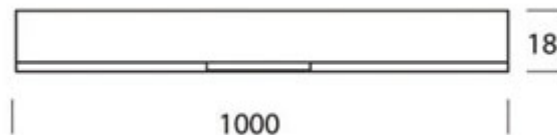

ASTA / DIFFUS C

100879sw

ASTA / DIFFUS C

	100879ch		chrome
	100879mcgy		mattchrome wet-painted
	100879sw		black wet-painted
	100879ws		white wet-painted

ASTA / DIFFUS C

		IP20		R.C.		LED
		A		LED	26 W	min. 2000 lm
		CRI 90				

Product data

Art.-No.: 100879sw  
 Safety class: I

Lamp type

Lamp type: LED  
 Power: max. 26 W  
 Luminous flux (lm): min. 2000  
 Lichttemperatur: 2700K  
 Color rendering: CRI 90

Designer: Dirk Wortmeyer