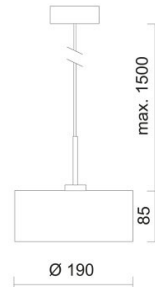

# CANTARA GLAS / 190 DOWN LED DLR -

**BRUCK.**

## CANTARA GLAS / 190 DOWN LED DLR

860325ws

## CANTARA GLAS / 190 DOWN LED DLR

	860325ch		Black inside silver
	860325ws		Black inside silver
	860325mcgy		Black inside silver
	860325sw		Black inside silver

## CANTARA GLAS / 190 DOWN LED DLR

		IP20			LED
		A		12 W	min. 950 lm
	120				