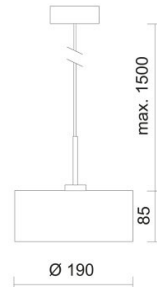

## CANTARA GLAS / 190 DOWN LED DLR

860325ws

## CANTARA GLAS / 190 DOWN LED DLR

	860325ch		Black inside silver
	860325ws		Black inside silver
	860325mcgy		Black inside silver
	860325sw		Black inside silver

## CANTARA GLAS / 190 DOWN LED DLR

		IP20			LED
		A		12 W	min. 950 lm
	120				