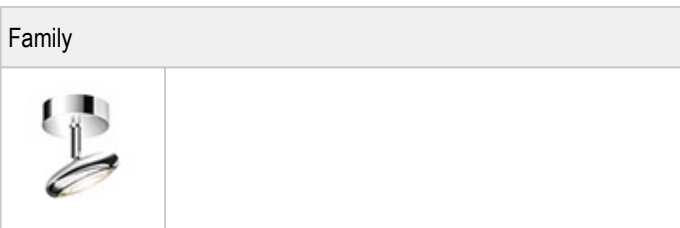

BLOP / SPOT DLR 60°

	860439ch		chrome
	860439sw		black
	860439ws		white
	860439mcgy		mattchrome wet-painted

BLOP / SPOT DLR 60°

Product data

Art.-No.: 860439ch

Safety class: I

Lamp type

Lamp type: LED

Power: max. 12 W

Luminous flux (lm): min. 950

Lichttemperatur: 2700K

Color rendering: CRI 90

Designer: Dirk Wortmeyer