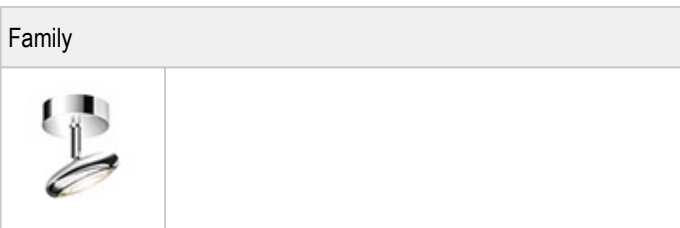

BLOB / BLOP SPOT DLR 60°

| | | | |
|--|------------|---|------------------------|
|  | 860439ch |  | chrome |
|  | 860439sw |  | black |
|  | 860439ws |  | white |
|  | 860439mcgy |  | mattchrome wet-painted |

BLOB / BLOP SPOT DLR 60°

| | | | | | |
|--|---|---|---|---|------------|
|  |  |  |  |  | LED |
|  |  |  | 12 W | min. 950 lm | 2700K |
|  | 60 |  | | | |

Product data

Art.-No.: 860439ch

Safety class: I

Lamp type

Lamp type: LED

Power: max. 12 W

Luminous flux (lm): min. 950

Lichttemperatur: 2700K

Color rendering: CRI 90

Designer: Dirk Wortmeyer