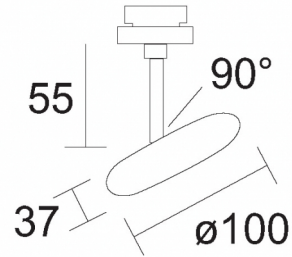

BLOB / BLOP SPOT DLR 60°

860439ch

BLOB / BLOP SPOT DLR 60°

	860439ch		chrome
	860439sw		black
	860439ws		white
	860439mcgy		mattchrome wet-painted

BLOB / BLOP SPOT DLR 60°

				LED		
			12 W	min. 950 lm	2700K	
						

Product data

Art.-No.: 860439ch

Safety class: I

Lamp type

Lamp type: LED

Power: max. 12 W

Luminous flux (lm): min. 950

Lichttemperatur: 2700K