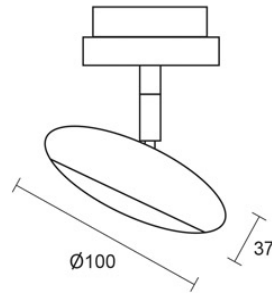

BLOP / SPOT DLR 60°

860439ch

BLOP / SPOT DLR 60°

	860439ch		chrome
	860439sw		black
	860439ws		white
	860439mcgy		mattchrome wet-painted

Family

BLOP / SPOT DLR 60°

		IP20		R.C		LED
		A		LED	12 W	min. 950 lm
		60				

Product data

Art.-No.: 860439ch

Safety class: I

Lamp type

Lamp type: LED

Power: max. 12 W

Luminous flux (lm): min. 950

Lichttemperatur: 2700K