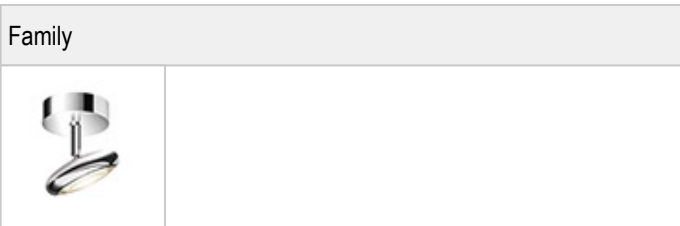

BLOB / BLOP SPOT DLR 60°

	860439ch		chrome
	860439sw		black
	860439ws		white
	860439mcgy		mattchrome wet-painted

BLOB / BLOP SPOT DLR 60°

				LED	
			12 W	min. 950 lm	2700K
					

Product data

Art.-No.: 860439ch

Safety class: I

Lamp type

Lamp type: LED

Power: max. 12 W

Luminous flux (lm): min. 950

Lichttemperatur: 2700K

Color rendering: CRI 90

Designer: Dirk Wortmeyer