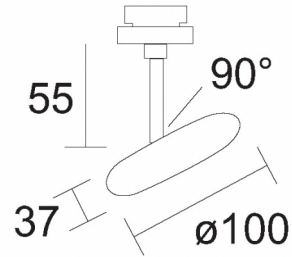

BLOB / BLOP SPOT DLR

860439ch

BLOB / BLOP SPOT DLR

	860439ch	chrome
	860439sw	black
	860439ws	white
	860439mcgy	mattchrome wet-painted

BLOB / BLOP SPOT DLR

				LED		
			12 W	min. 950 lm	2700K	
						

Product data

Art.-No.: 860439ch

Safety class: I

Lamp type

Lamp type: LED

Power: max. 12 W

Luminous flux (lm): min. 950

Lichttemperatur: 2700K

Color rendering: CRI 90