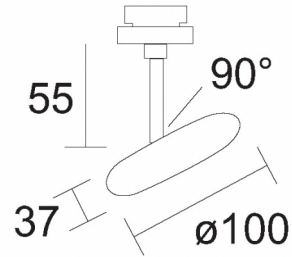

BLOB / BLOP SPOT DLR 60°

860439ch

BLOB / BLOP SPOT DLR 60°

| | | | |
|--|------------|---|------------------------|
|  | 860439ch |  | chrome |
|  | 860439sw |  | black |
|  | 860439ws |  | white |
|  | 860439mcgy |  | mattchrome wet-painted |

BLOB / BLOP SPOT DLR 60°

| | | | | | | |
|--|--|---|---|-------------|-------|--|
|  |  |  |  | LED | | |
|  |  |  | 12 W | min. 950 lm | 2700K | |
|  |  |  | | | | |

Product data

Art.-No.: 860439ch

Safety class: I

Lamp type

Lamp type: LED

Power: max. 12 W

Luminous flux (lm): min. 950

Lichttemperatur: 2700K

Color rendering: CRI 90

Designer: Dirk Wortmeyer