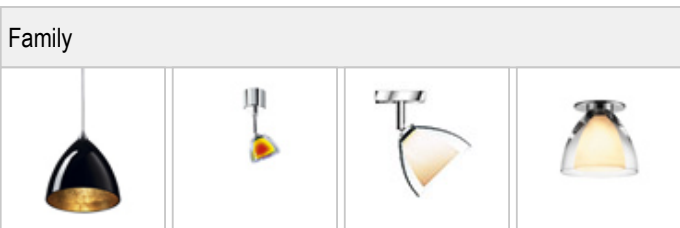

SILVA / NEO 160 DOWN LED DLR

	860376ch		Black inside gold
	860376mcgy		Black inside gold
	860376sw		Black inside gold
	860376ws		Black inside gold

SILVA / NEO 160 DOWN LED DLR

		IP20			LED
		LED	10 W	min. 800 lm	2700K

**Product data**

Art.-No.: 860376ch

Safety class: II

**Lamp type**

Lamp type: LED

Power: max. 10 W

Luminous flux (lm): min. 800

Lichttemperatur: 2700K