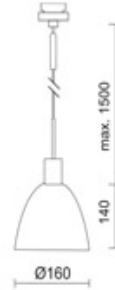

SILVA / NEO 160 DOWN LED DLR

860376ch

SILVA / NEO 160 DOWN LED DLR

	860376ch		Black inside gold
	860376mcgy		Black inside gold
	860376sw		Black inside gold
	860376ws		Black inside gold

Family

SILVA / NEO 160 DOWN LED DLR

		IP20			LED
		LED	10 W	min. 800 lm	2700K

Product data

Art.-No.:	860376ch
Safety class:	II
<b>Lamp type</b>	
Lamp type:	LED
Power:	max. 10 W
Luminous flux (lm):	min. 800
Lichttemperatur:	2700K
Color rendering:	CRI 90