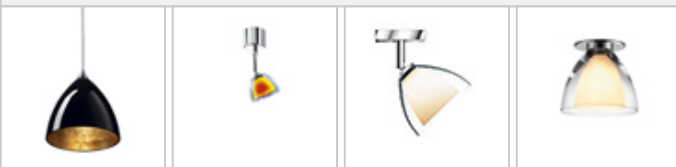

SILVA / NEO 160 DOWN LED DLR

860376ch

SILVA / NEO 160 DOWN LED DLR

	860376ch		Black inside gold
	860376mcgy		Black inside gold
	860376sw		Black inside gold
	860376ws		Black inside gold

Family

SILVA / NEO 160 DOWN LED DLR

		IP20			LED
		LED	10 W	min. 800 lm	2700K

Product data

Art.-No.:	860376ch
Safety class:	II
<b>Lamp type</b>	
Lamp type:	LED
Power:	max. 10 W
Luminous flux (lm):	min. 800
Lichttemperatur:	2700K
Color rendering:	CRI 90