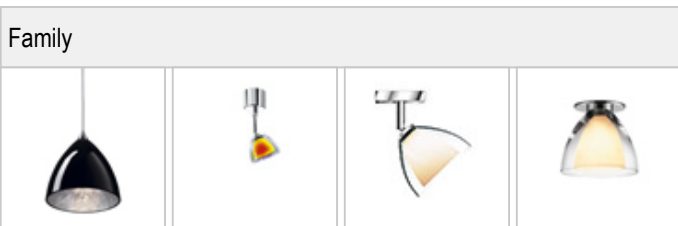

SILVA / NEO 160 DOWN LED DLR

	860377ch		Black inside silver
	860377mcgy		Black inside silver
	860377sw		Black inside silver
	860377ws		Black inside silver

SILVA / NEO 160 DOWN LED DLR

		IP20			LED
		LED	12 W	min. 800 lm	2700K
					

**Product data**

Art.-No.: 860377sw

Safety class: II

**Lamp type**

Lamp type: LED

Power: max. 12 W

Luminous flux (lm): min. 800

Lichttemperatur: 2700K