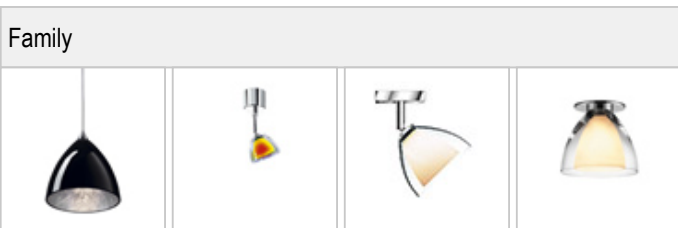

SILVA / NEO 160 DOWN LED DLR

	860377ch		Black inside silver
	860377mcgy		Black inside silver
	860377sw		Black inside silver
	860377ws		Black inside silver

SILVA / NEO 160 DOWN LED DLR

		IP20			LED
		LED	12 W	min. 800 lm	2700K
					

Product data

Art.-No.: 860377sw

Safety class: II

Lamp type

Lamp type: LED

Power: max. 12 W

Luminous flux (lm): min. 800

Lichttemperatur: 2700K