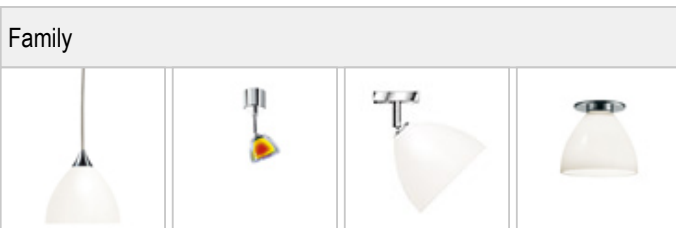

SILVA / NEO 160 DOWN LED DLR

	860386ch		White
	860386mcgy		White
	860386sw		White
	860386ws		White

SILVA / NEO 160 DOWN LED DLR

		IP20			LED
		LED	10 W	min. 800 lm	2700K
					

**Product data**

Art.-No.: 860386ch

Safety class: II

**Lamp type**

Lamp type: LED

Power: max. 10 W

Luminous flux (lm): min. 800

Lichttemperatur: 2700K

Color rendering: CRI 90

**Designer:** BRUCK