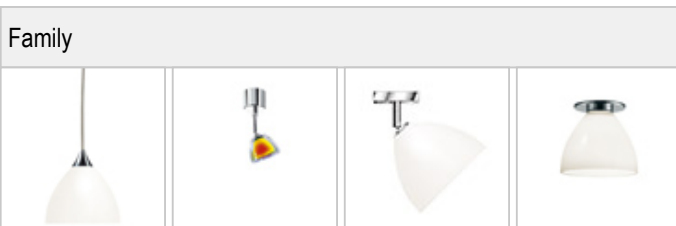

SILVA / NEO 160 DOWN LED DLR

	860386ch		White
	860386mcgy		White
	860386sw		White
	860386ws		White

SILVA / NEO 160 DOWN LED DLR

Product data

Art.-No.: 860386ch
 Safety class: II

Lamp type

Lamp type: LED
 Power: max. 10 W
 Luminous flux (lm): min. 800
 Lichttemperatur: 2700K
 Color rendering: CRI 90