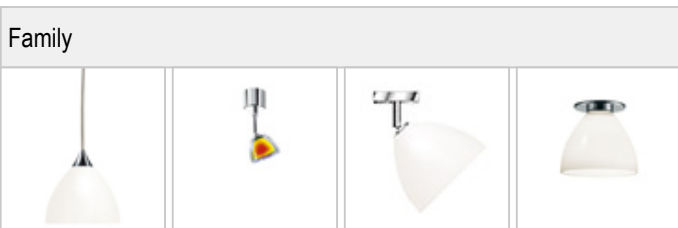

SILVA / NEO 160 DOWN LED DLR

	860386ch		White
	860386mcgy		White
	860386sw		White
	860386ws		White

SILVA / NEO 160 DOWN LED DLR

Product data

Art.-No.: 860386sw
 Safety class: II

Lamp type

Lamp type: LED
 Power: max. 12 W
 Luminous flux (lm): min. 800
 Lichttemperatur: 2700K
 Color rendering: CRI 90

Designer: BRUCK