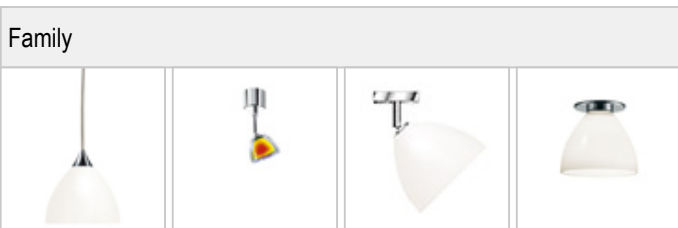

SILVA / NEO 160 DOWN LED DLR

 860386ch		White
 860386mcgy		White
 860386sw		White
 860386ws		White

SILVA / NEO 160 DOWN LED DLR

		IP20			LED
		LED	12 W	min. 800 lm	2700K
					

**Product data**

Art.-No.: 860386sw

Safety class: II

**Lamp type**

Lamp type: LED

Power: max. 12 W

Luminous flux (lm): min. 800

Lichttemperatur: 2700K

Color rendering: CRI 90

**Designer:** BRUCK